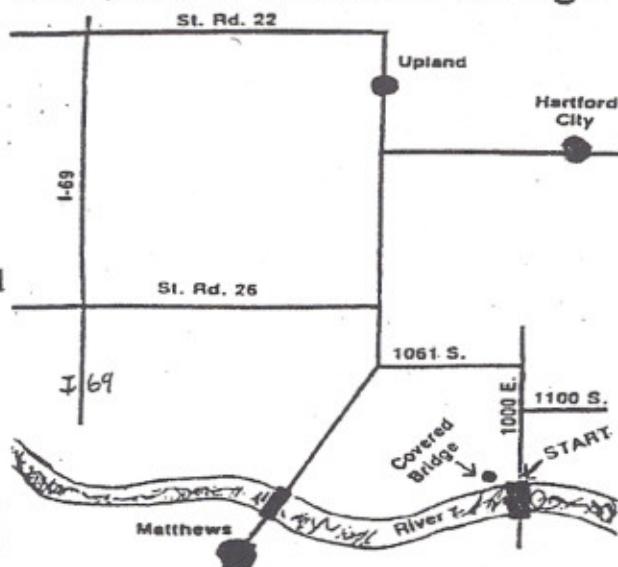

MUDDOBBERS MOTORCYCLE CLUB

HARE SCRAMBLES

JUNE 1st, 2008

LOCATED AT: MATTHEWS COVERED BRIDGE,
MATTHEWS IN.

MINI 50cc AUTO WILL RACE AT 10:00am
1.50cc MINI 65 cc MINI 85cc WILL RACE AT 11:00am
ALL OTHER CLASSES - RACE AT 1:00pm

FREE
PRIMITIVE
CAMPING

Start At
Matthews Covered Bridge

CLASSES

- 50cc Auto Injector, XR50 with shifter removed, 4-8 yr old
- 50cc Auto mixed, 4-8 yr old
- 65cc 2 Stroke, 75-90cc 4 Stroke, 7-11 yr old.
- 85cc 2 Stroke, 75-125cc 4 Stroke, 7-15 yr old
- Light Wt A, 86-200cc 2 Stroke, 126-250cc 4 Stroke
- Light Wt B, 86-200cc 2 Stroke, 126-250cc 4 Stroke
- Heavy Wt A, 201cc-Open 2 Stroke, 251cc-Open 4 Stroke
- Heavy Wt B, 201cc-Open 2 Stroke, 251cc-Open 4 Stroke
- Veteran A 30+ (30 yr old and up)
- Veteran B 30+ (30 yr old and up)
- Senior A 40+ (40 yr old and up)
- Senior B 40+ (40 yr old and up)
- Super Senior 50+ (50 yr old and up)
- C Class (1st year riders only)

DISTRICT 15 POINTS

1.50cc MINI

American Motorcyclist Association

rights. riding. racing.

SANCTIONED

FOR MORE INFO CALL:
DOUG - (765)998-2236
JOHN - (765)998-2164